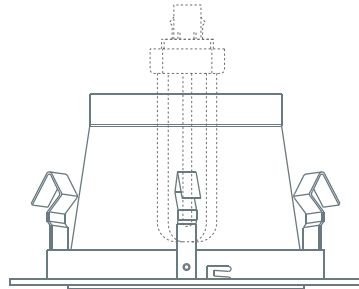

LRS912 - PATTERNED GLASS W/ REFLECTOR 4" COMPACT FLUORESCENT TRIMS

PROJECT INFORMATION

Type :

Project :

Catalog # :

3 1/2"

4 7/8"

FEATURE(S):

SPECIFICATION

CFL 13W Max DTT
26W TTT

Application: An excellent choice to illuminate a shower or bath. These trims produce a strong vibrant light that fully illuminates the shower and bath areas without drawing attention to the source. These trims figure a clear reflector allowing greater illumination without increasing the lamp wattage.

Gasket: Supplied with gasket to prevent light leakage and unsightly heat streaks on ceiling surface.

Mounting Steel pressure springs mounted on trim to ensure positive retention inside housing.

Reflector Finish: Spun Aluminum Reflector Only available in Clear.