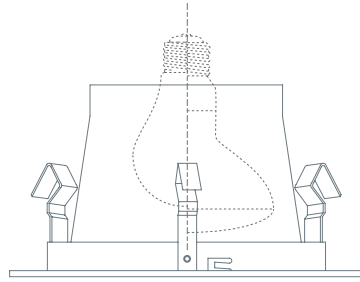

LRS922 - DECO FROSTED GLASS W/ REFLECTOR

4" LINE VOLTAGE TRIMS

PROJECT INFORMATION

Type :

Project :

Catalog # :

3 1/2"

4 7/8"

FEATURE(S):

SPECIFICATION

120V 40W Max A19 MED E26
50W PAR20

Application: An excellent choice to illuminate a shower or bath. These trims produce a strong vibrant light that fully illuminates the shower and bath areas without drawing attention to the source. These trims feature a clear reflector allowing greater illumination without increasing the lamp wattage.

Gasket: Supplied with gasket to prevent light leakage and unsightly heat streaks on ceiling surface.

Mounting Steel pressure springs mounted on trim to ensure positive retention inside housing.

Reflector Finish: Spun Aluminum Reflector Only available in Clear.