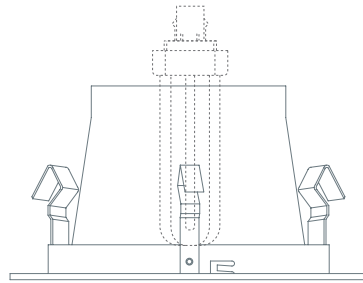

LRS922 - DECO FROSTED GLASS W/ REFLECTOR

4" COMPACT FLUORESCENT TRIMS

PROJECT INFORMATION

Type :

Project :

Catalog # :

3 1/2"

4 7/8"

FEATURE(S):

SPECIFICATION

CFL 13W Max DTT
26W TTT

Application: An excellent choice to illuminate a shower or bath. These trims produce a strong vibrant light that fully illuminates the shower and bath areas without drawing attention to the source. These trims feature a clear reflector allowing greater illumination without increasing the lamp wattage.

Gasket: Supplied with gasket to prevent light leakage and unsightly heat streaks on ceiling surface.

Mounting Steel pressure springs mounted on trim to ensure positive retention inside housing.

Reflector Finish: Spun Aluminum Reflector Only available in Clear.