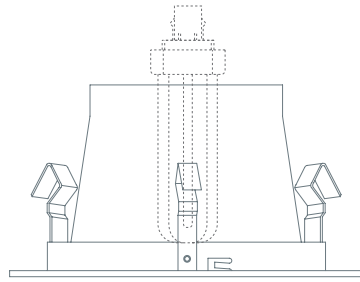

LRS922 - DECO FROSTED GLASS W/ REFLECTOR

4" COMPACT FLUORESCENT TRIMS

PROJECT INFORMATION

Type :

Project :

Catalog # :

3 1/2"

4 7/8"

FEATURE(S):

SPECIFICATION

CFL 13W Max DTT
26W TTT

Application: An excellent choice to illuminate a shower or bath. These trims produce a strong vibrant light that fully illuminates the shower and bath areas without drawing attention to the source. These trims feature a clear reflector allowing greater illumination without increasing the lamp wattage.

Gasket: Supplied with gasket to prevent light leakage and unsightly heat streaks on ceiling surface.

Mounting: Steel pressure springs mounted on trim to ensure positive retention inside housing.

Reflector Finish: Spun Aluminum Reflector Only available in Clear.