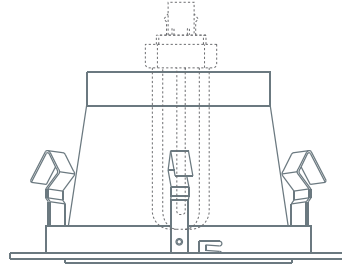

LRS923 - FRESNEL LENS W/ REFLECTOR

4" COMPACT FLUORESCENT TRIMS

PROJECT INFORMATION

Type :

Project :

Catalog # :

3 1/2"

4 7/8"

FEATURE(S):

SPECIFICATION

CFL 13W Max DTT
26W TTT

Application: An excellent choice to illuminate a shower or bath. These trims produce a strong vibrant light that fully illuminates the shower and bath areas without drawing attention to the source. These trims figure a clear reflector allowing greater illumination without increasing the lamp wattage.

Gasket: Supplied with gasket to prevent light leakage and unsightly heat streaks on ceiling surface.

Mounting Steel pressure springs mounted on trim to ensure positive retention inside housing.

Reflector Finish: Spun Aluminum Reflector Only available in Clear.