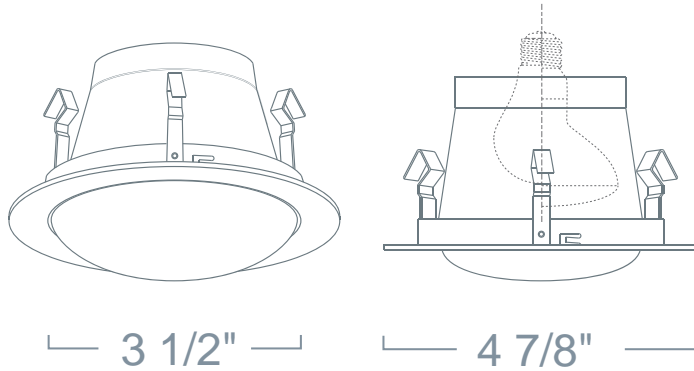

LRS924 - DECO GLASS DOME W/ REFLECTOR

4" LINE VOLTAGE TRIMS

PROJECT INFORMATION

Type :

Project :

Catalog # :