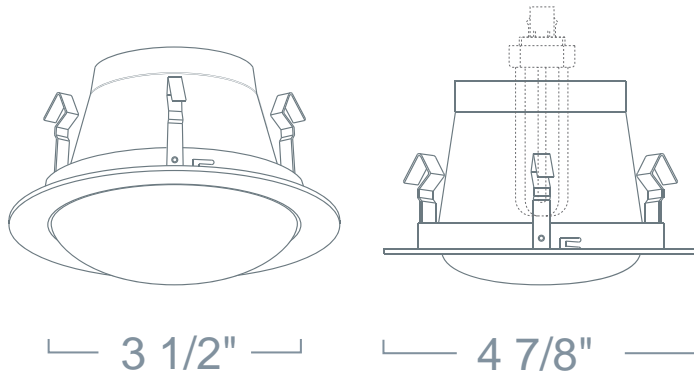

LRS924 - DECO GLASS DOME W/ REFLECTOR

4" COMPACT FLUORESCENT TRIMS

PROJECT INFORMATION

Type :

Project :

Catalog # :

FEATURE(S):

SPECIFICATION

CFL 13W Max DTT
26W TTT

Application: An excellent choice to illuminate a shower or bath. These trims produce a strong vibrant light that fully illuminates the shower and bath areas without drawing attention to the source. These trims feature a clear reflector allowing greater illumination without increasing the lamp wattage.

Gasket: Supplied with gasket to prevent light leakage and unsightly heat streaks on ceiling surface.

Mounting: Steel pressure springs mounted on trim to ensure positive retention inside housing.

Reflector Finish: Spun Aluminum Reflector Only available in Clear.