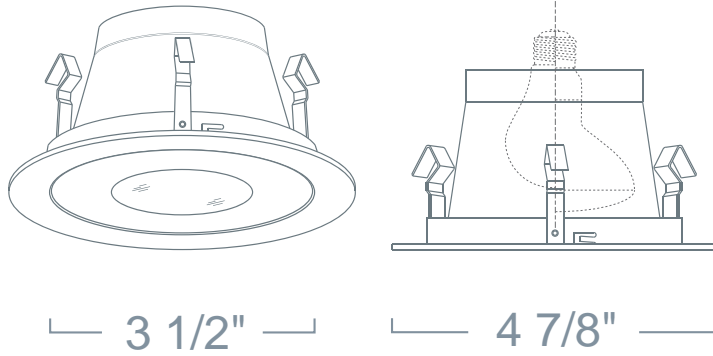

LRS925 - FROSTED TRIMS W/ REFLECTOR

4" LINE VOLTAGE TRIMS

PROJECT INFORMATION

Type :

Project :

Catalog # :

FEATURE(S):

SPECIFICATION

120V 40W Max A19 MED E26
50W PAR20

Application: An excellent choice to illuminate a shower or bath. These trims produce a strong vibrant light that fully illuminates the shower and bath areas without drawing attention to the source. These trims feature a clear reflector allowing greater illumination without increasing the lamp wattage.