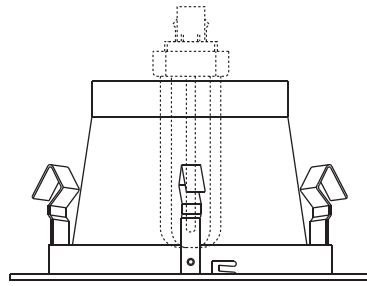

LRS925 - FROSTED TRIMS W/ REFLECTOR

4" COMPACT FLUORESCENT TRIMS

PROJECT INFORMATION

Type :

Project :

Catalog # :

3 1/2"

4 7/8"

Gasket: Supplied with gasket to prevent light leakage and unsightly heat streaks on ceiling surface.

Mounting Steel pressure springs mounted on trim to ensure positive retention inside housing.

Reflector Finish: Spun Aluminum Reflector Only available in Clear.