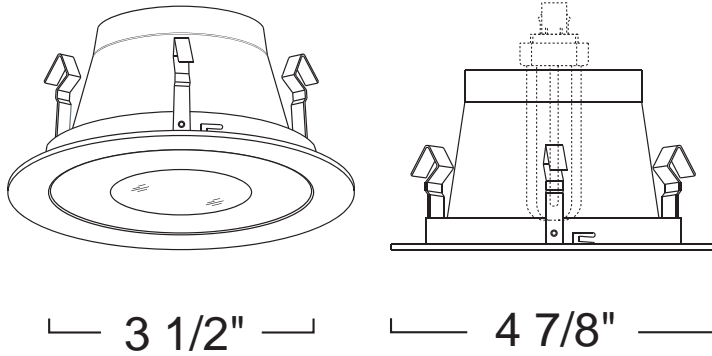

LRS925 - FROSTED TRIMS W/ REFLECTOR

4" COMPACT FLUORESCENT TRIMS

PROJECT INFORMATION

Type :

Project :

Catalog # :

FEATURE(S):

SPECIFICATION