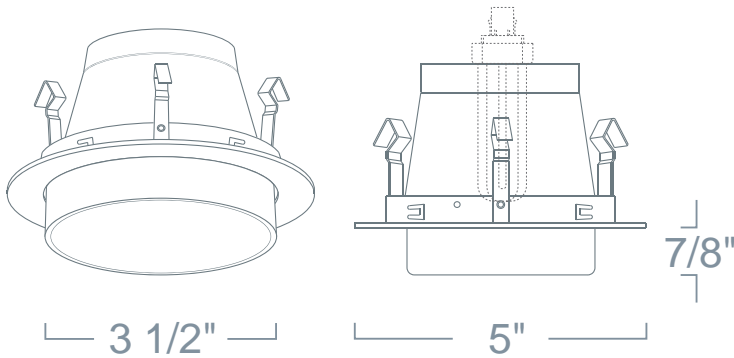

LRS926 - DROP OPAL W/ REFLECTOR 4" COMPACT FLUORESCENT TRIMS

PROJECT INFORMATION

Type :

Project :

Catalog # :

FEATURE(S):

SPECIFICATION

CFL 13W Max DTT
26W TTT

Gasket: Supplied with gasket to prevent light leakage and unsightly heat streaks on ceiling surface.

Mounting Steel pressure springs mounted on trim to ensure positive retention inside housing.

Reflector Finish: Spun Aluminum Reflector Only available in Clear.