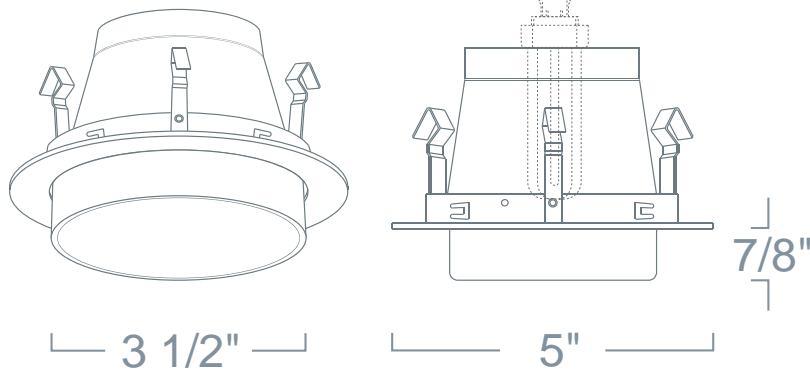

LRS926 - DROP OPAL W/ REFLECTOR 4" COMPACT FLUORESCENT TRIMS

PROJECT INFORMATION

Type :

Project :

Catalog # :

FEATURE(S):