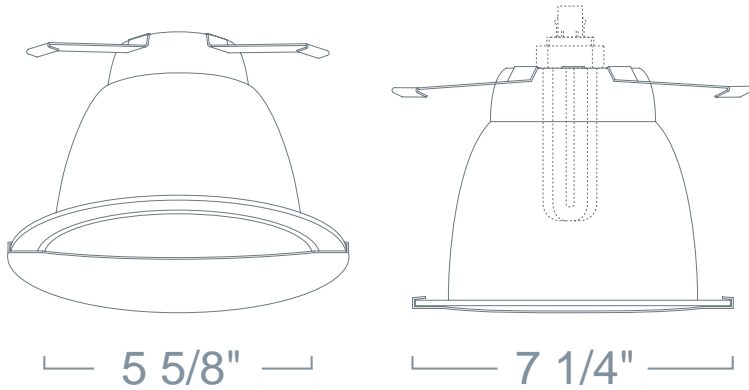

LRS95 - WALL WASH W/ REFLECTOR

6" COMPACT FLUORESCENT TRIMS - LH276 SERIES

PROJECT INFORMATION

Type :

Project :

Catalog # :

SPECIFICATION

CFL 18W Max DTT
42W TTT

Application: This traditional style uses a stationary socket and a reflector to create a smooth illumination along the surface of the wall.

Mounting: Steel pressure springs mounted on trim to ensure positive retention inside housing.