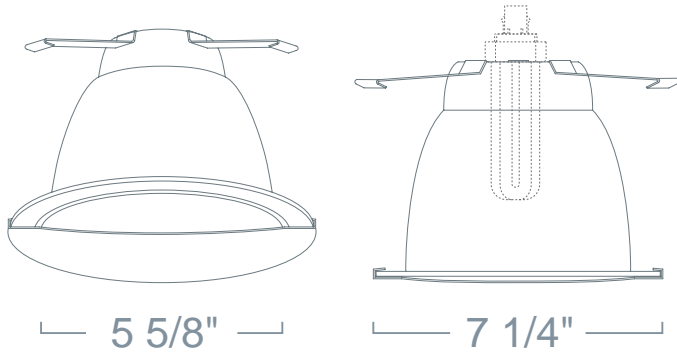

Type :

Project :

Catalog # :

LRS95 - WALL WASH W/ REFLECTOR

6" COMPACT FLUORESCENT TRIMS - LH276 SERIES