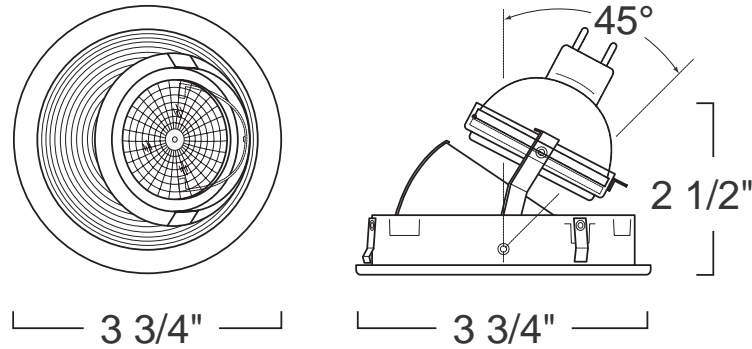

LRX473 - ADJUSTABLE ACCENT

L.E.D. PHANTOM

PROJECT INFORMATION

Type :

Project :

Catalog # :

FEATURE(S):