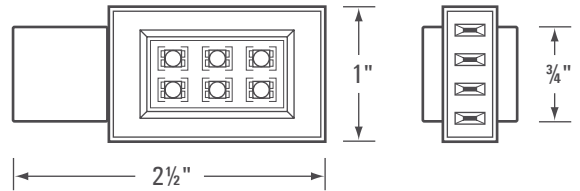

MAXIMUM TRACK RUN LENGTH

Catalog No.	Transformer	Lamp Spacing			
		2 1/4"	3"	4"	6"
LTSD192	Electronic	9.36	12.48	13.52	16.64
	Magnetic	24.96	31.2	33.28	43.68