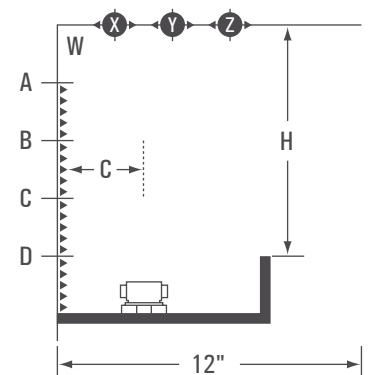

Placement Guidelines

For uniform illumination o.c. lamp spacing must be equal to or less than lamp spacing from wall "C"

5 yr. Factory Warranty