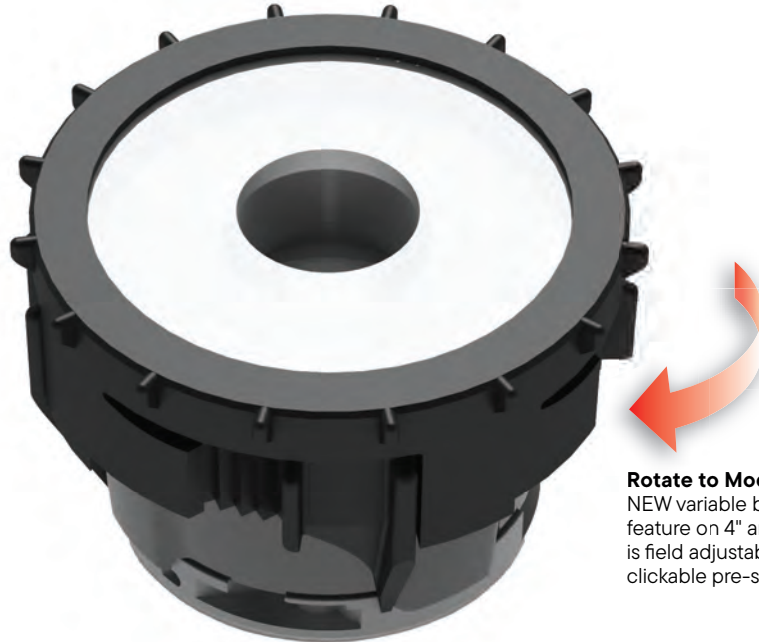

180° Tilt
Typical

Optional Shield
(-SH) feature to
minimize glare

Heavy duty
knuckle feature with
locking teeth

360°
Rotation
Typical

Weep hole feature
for water drainage

Set screw
for rotation

LINK TO WEB PAGE

AG2·SERIES

THE AG2-SERIES ILLUMINATES UP TO 100' AWAY!

Accent/Spot/Flood - Options

Face Mount Emergency Back Pack Option
 Feature is wet location rated and self diagnostic, operating from 120V to 347V with an integral surge protector

RGBW Color Option
 Feature allows fine-tuned pastel colors and saturated hues in millions of colors

Rotate to Modify Beam Angle
 NEW variable beam option is a feature on 4" and 6" models, and it is field adjustable from 20° to 50° with clickable pre-set beam options