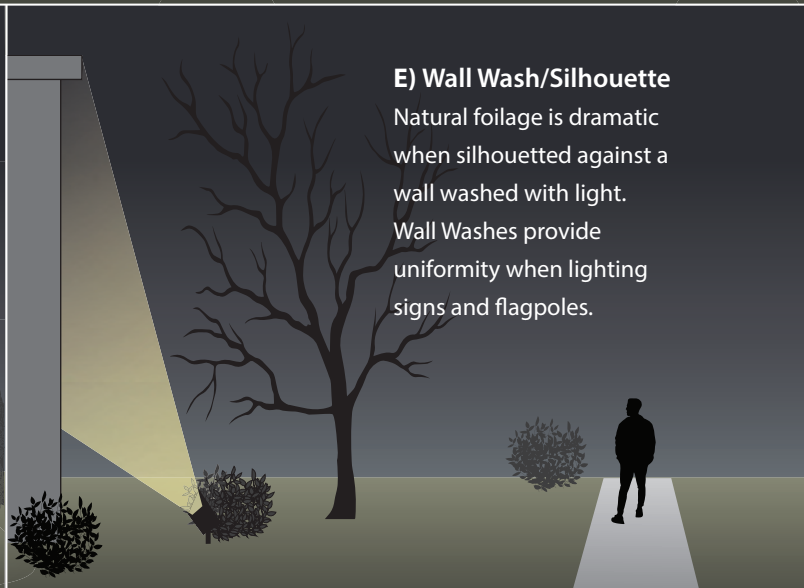

RGBW Color Option
 Feature allows fine-tuned pastel colors and saturated hues in millions of colors

Rotate to Modify Beam Angle
 NEW variable beam option is a feature on 4" and 6" models, and it is field adjustable from 20° to 50° with clickable pre-set beam options

STANDARD BEAMS

SPECIALTY BEAMS

LINK TO WEB PAGE

AG2·SERIES

Suggested Lighting Applications

A) Uplight

Fixtures are aimed away from the viewer and placed behind foliage to avoid glare and maintain a natural looking landscape.

B) Accent/Spotlight

Mount at grade level or overhead to accent details and specify (-SH) Shield to minimize glare.

C) Downlight

For outdoor activity areas, place downlighting above eye level for safety and security. Fixtures can be mounted to building facades or trees.

D) Moonlight

A combination of up and downlighting creates the effect of moonlight, bringing a sense of mystery with highlight and shadow accents.

E) Wall Wash/Silhouette

Natural foliage is dramatic when silhouetted against a wall washed with light. Wall Washes provide uniformity when lighting signs and flagpoles.