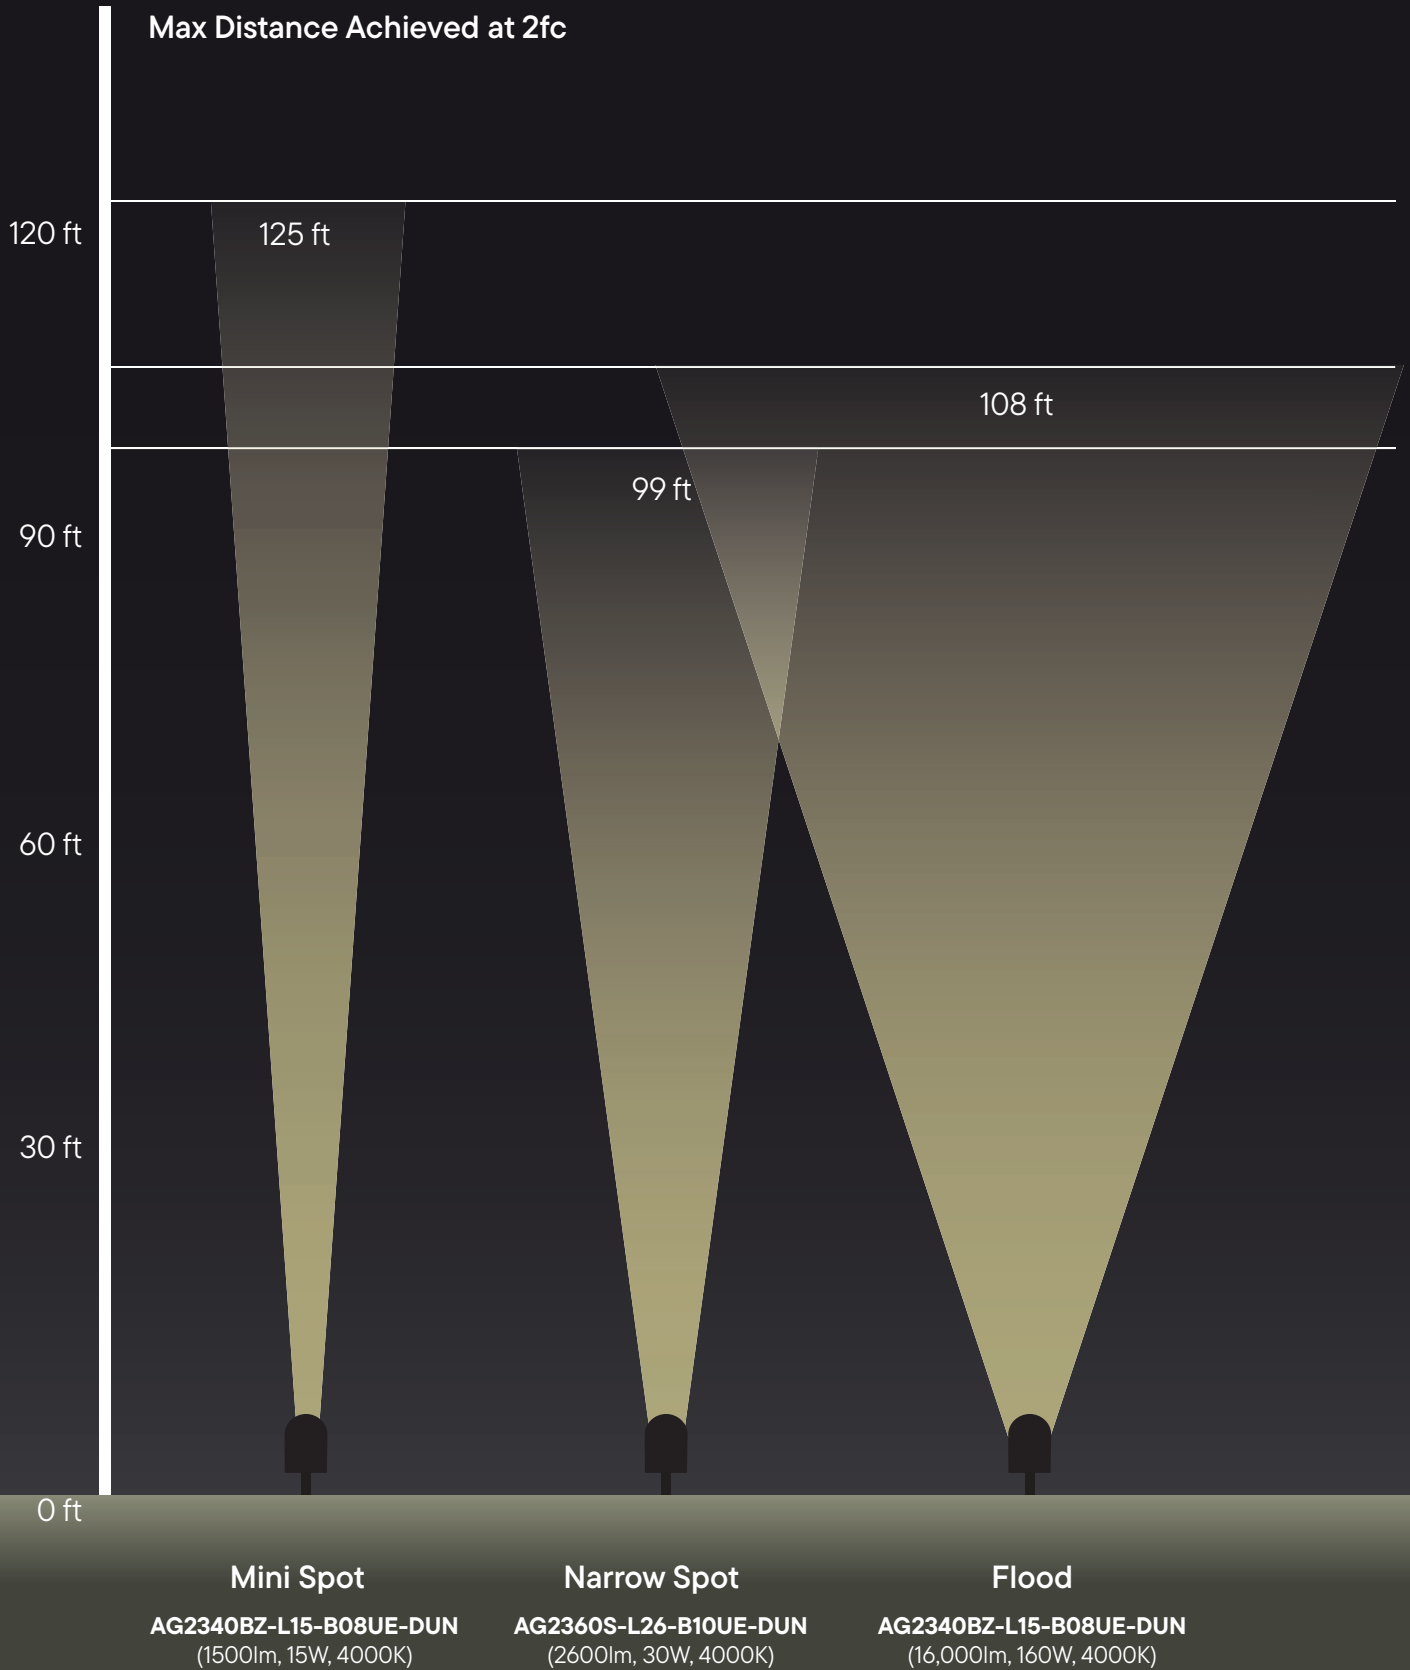

AG2·SERIES

THE AG2-SERIES ILLUMINATES UP TO 100' AWAY!