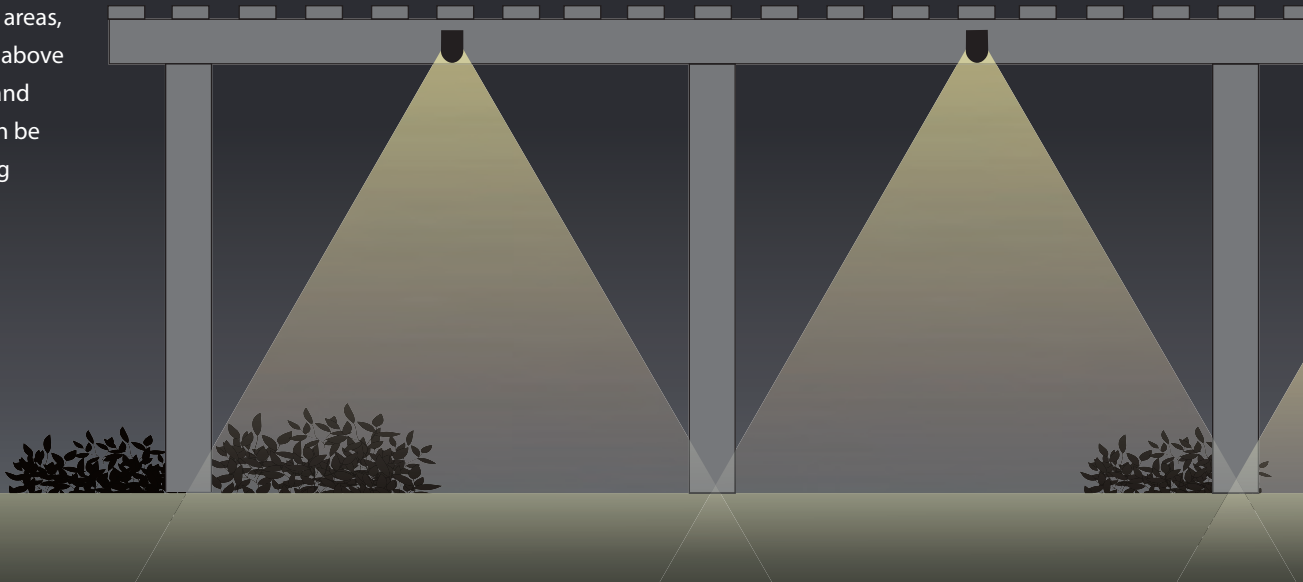

C) Downlight

For outdoor activity areas, place downlighting above eye level for safety and security. Fixtures can be mounted to building facades or trees.