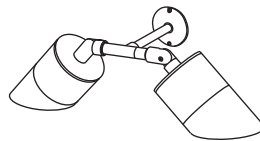

Stake Mount
/AG2-SPK
/AG2-SPK-AC

Tree Mount
Fixture w/ (-JB)

Integral J-Box
(-JB)

Pole Top Mount
(/AG2-TRH-1/2)

Integral Emergency
Mount (/AG2-EMB)

Stem Configurations

T-Connector
(/AG2-T)

Stem Coupler
(/AG2-CPL)