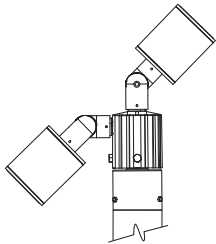

Accent/Spot/Flood - Mounting

AG2340 with Tenon Reducer Hub for mounting two luminaires on a pole

AG2340 with L-Connector and Stem for sign lighting

Mounting Methods/Options

1/2" IPS
Threaded

Plate Mount
(-PL)

Stake Mount
/AG2-SPK
/AG2-SPK-AC

Tree Mount
Fixture w/ (-JB)

Integral J-Box
(-JB)

Pole Top Mount
(/AG2-TRH-1/2)

Integral Emergency
Mount (/AG2-EMB)

Stem Configurations

T-Connector
(/AG2-T)

Stem Coupler
(/AG2-CPL)