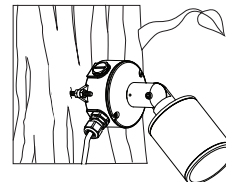

Tree Mount
Fixture w/ (-JB)