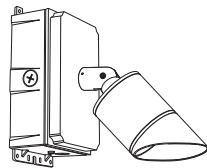

Stake Mount
/AG2-SPK
/AG2-SPK-AC

Tree Mount
Fixture w/ (-JB)

Integral J-Box
(-JB)

Pole Top Mount
(/AG2-TRH-1/2)

Integral Emergency
Mount (/AG2-EMB)

Stem Configurations

T-Connector
(/AG2-T)

Stem Coupler
(/AG2-CPL)