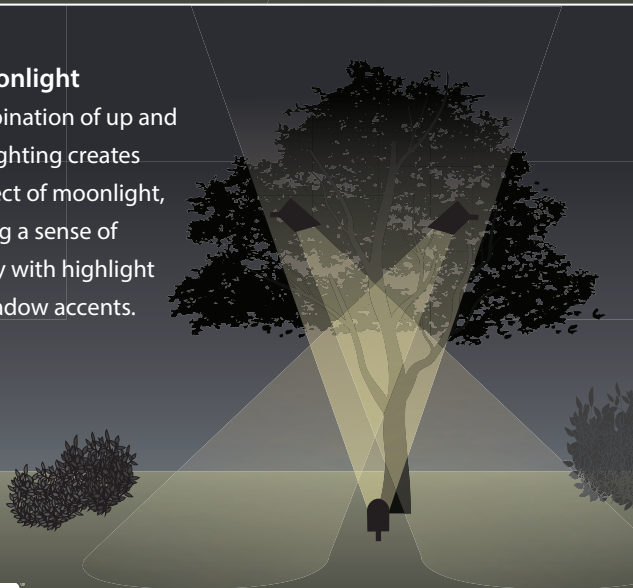

RGBW Color Option
 Feature allows fine-tuned pastel colors and saturated hues in millions of colors

Rotate to Modify Beam Angle
 NEW variable beam option is a feature on 4" and 6" models, and it is field adjustable from 20° to 50° with clickable pre-set beam options

B) Accent/Spotlight

Mount at grade level or overhead to accent details and specify (-SH) Shield to minimize glare.

C) Downlight

For outdoor activity areas, place downlighting above eye level for safety and security. Fixtures can be mounted to building facades or trees.

D) Moonlight

A combination of up and downlighting creates the effect of moonlight, bringing a sense of mystery with highlight and shadow accents.

E) Wall Wash/Silhouette

Natural foliage is dramatic when silhouetted against a wall washed with light. Wall Washes provide uniformity when lighting signs and flagpoles.