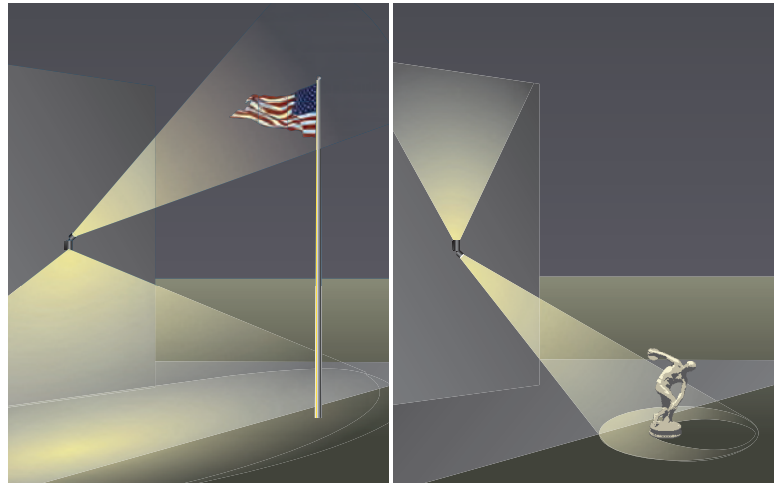

BIONIC

LITON[®]

OUTDOOR

WDJ340 with Integral Emergency Back Pack (-EMB-SD) feature shown in inset

Wall Mount Bi-Directional

LITON's New Bionic bi-directional luminaire combines a wall mounted downlight with a spotlight to create a dynamic, visually striking outdoor environment. It can be mounted in an up or down configuration for additional versatility.

BENEFITS

- 120-277V Input options
- Glare Shields for eye comfort
- Multiple Beam Spreads & Color Temperatures
- Integral J-box option
- Emergency Back-Pack option
- Available with Type IV/Forward Throw

Downlight & Spotlight

Uplight & Spotlight

WDQJ340
4" Square
2 x 1000lm/1500lm
(20W/30W)
INT

WDJ340
4" Round
2 x 1000lm/1500lm
(20W/30W)
INT

WDJ360
6" Round
2 x 1000lm - 2600lm
(20W to 60W)
INT

STANDARD FINISHES				SPECIAL ORDER FINISHES			
White	Silver	Bronze	Black	Light Silver	Dark Gray	Metallic Gold	Metallic Black
RGBW Option	Emergency Backup	US Assembled	120V	277V	347V Option	Tamper Resistant	