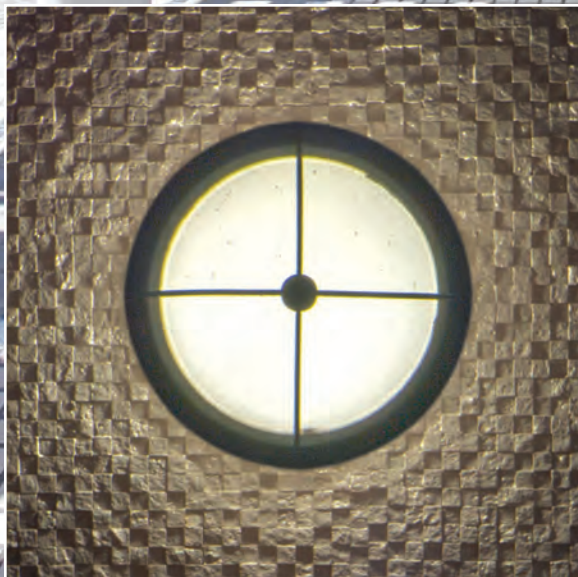

WALL/CEILING

LITON[®]
OUTDOOR

WS730C Bulls-Eye shown in inset

Sconce Lighting

Surface, ceiling or wall mount Sconce
Luminaires are ideal for indoor or outdoor
applications that require the fixture to
integrate into the design of the structure.

BENEFITS

- Impact Resistant Diffusing Lens.
- Tamper Proof Hardware
- 80+CRI Light Quality
- ADA Compliant
- IP65 Rated
- RGBW Option

WS7-Series 10" Round

600lm-1500lm (10W/15W) except where noted

INT (Integral Motion/Daylight available for all WS products)

WS730C
Bulls-Eye

WS730C
Decorative Cross Bar

WS733S
Guard Bar

WS750S
Half Lid

WSQ234S
11" Square
500LM (13W)

WS770S
Vanguard

WS734C
Cross Bar

WS700C
Open Face