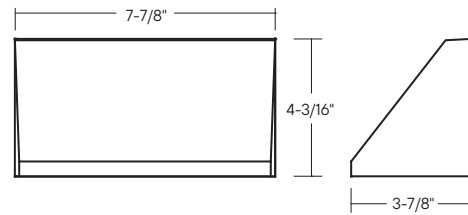

WD1473

STANDARD BEAMS

STANDARD FINISHES				SPECIAL ORDER FINISHES			
White	Silver	Bronze	Black	Light Silver	Dark Gray	Metallic Gold	Metallic Black
RGBW Option	Emergency Backup	US Assembled	120V	277V	347V Option	Dark Sky Option	Turtle Safe Option
						ADA Compliant	

LINK TO WEB PAGE