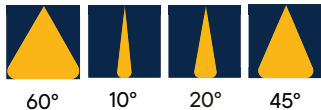

4" & 6" DOWNLIGHT

STANDARD BEAMS