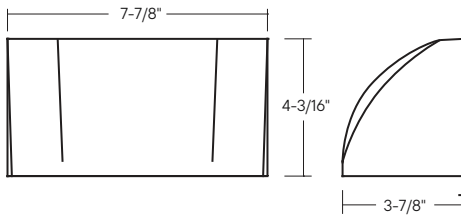

INT (Integral Motion/Daylight)

WD1472