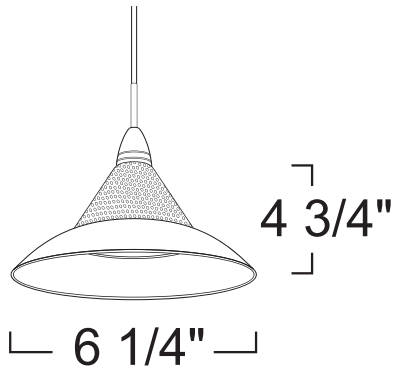

## JX1078S - VENUS INTERJACK DROP PENDANT

### FEATURE:

ORDERING EXAMPLE : JX1078S-24

JX1078S	CABLE LENGTH
JX1078S	-24 :24"
	-36 :36"
	-48 :48"
	-60 :60"
	-72 :72"

ID#: 1233