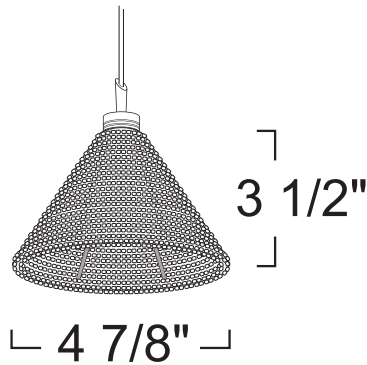

JX1080S - GYPSY INTERJACK DROP PENDANT

SPECIFICATION

12V 50W MR16/T4 GX5.3/GY6.35

Application: Add a touch of elegance to your design and make an architectural statement. These attractive pendants create a signature look to any environment.

InterJack System: Connection plug allows for utilizing a variety of mounting options with the same glass design. See compatibility chart for different methods. All hardware included in product packaging."

Shade Color: Available in Red, Pearl and Gold.

Cable Length: Available in 24", 36", 48", 60" and 72".

Label: cETL Listed

COMPATIBILITY

 L20HT POWER POINT INTERJACK ADAPTER	 L4P LH1499 INTERJACK ADAPTER	 L4PR LH99 INTERJACK ADAPTER
 L6P LH7LV INTERJACK ADAPTER	 L6PR LH7 INTERJACK ADAPTER	 LFCJ FLEXICURVE™ INTERJACK ADAPTER
 LPE CANOPY INTERJACK ADAPTER	 LT TRACK INTERJACK ADAPTER	

Note: Wattage limitations on compatible items must be met.

2016.6.14

FEATURE:

ORDERING EXAMPLE : JX1080SRD-24

JX1080S	SHADE COLOR	CABLE LENGTH
JX1080S	RD :Red	-24 :24"
	PR :Pearl	-36 :36"
	G :Gold	-48 :48"
		-60 :60"
		-72 :72"