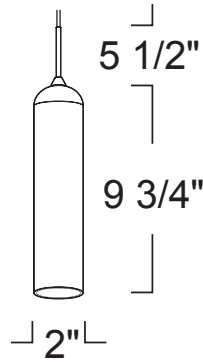

JX331S - CIGARRO INTERJACK DROP PENDANT

SPECIFICATION

12V 50W T4/T3 GY6.35

Application: Add a touch of elegance to your design and make an architectural statement. These attractive pendants create a signature look to any environment.

Note: Wattage limitations on compatible items must be met.

FEATURE:

ORDERING EXAMPLE : JX331SBL-24

JX331S	SHADE COLOR	CABLE LENGTH
JX331S	BL :Blue	-24 :24"
	AM :Amber	-36 :36"
		-48 :48"
		-60 :60"
		-72 :72"