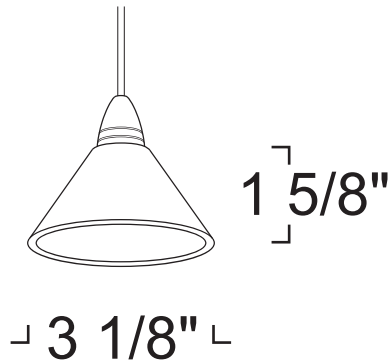

JX377S - MINI CONE INTERJACK DROP PENDANT

SPECIFICATION

12V 50W MR16/T4 GX5.3/GY6.35

Application: Add a touch of elegance to your design and make an architectural statement. These attractive pendants create a signature look to any environment.

Glass color: Available in Frosted, Blue, Green, Amber and Pink.

Cable length: Available in 24", 36", 48", 60" and 72".

Label: cETL Listed

COMPATIBILITY

 L20HT POWER POINT INTERJACK ADAPTER	 L4P LH1499 INTERJACK ADAPTER	 L4PR LH99 INTERJACK ADAPTER
 L6P LH7LV INTERJACK ADAPTER	 L6PR LH7 INTERJACK ADAPTER	 LFCJ FLEXICURVE™ INTERJACK ADAPTER
 LPE CANOPY INTERJACK ADAPTER	 LT TRACK INTERJACK ADAPTER	

Note: Wattage limitations on compatible items must be met.

FEATURE:

ORDERING EXAMPLE : JX377SFR-24

JX377S	GLASS COLOR	CABLE LENGTH
JX377S	FR :Frosted	-24 :24"
	BL :Blue	-36 :36"
	GR :Green	-48 :48"
	AM :Amber	-60 :60"
	PK :Pink	-72 :72"