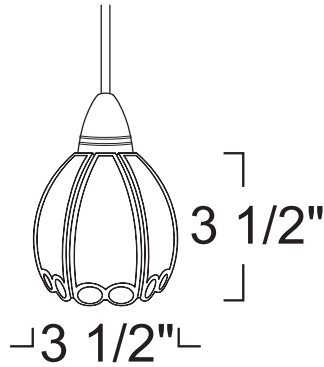

JX502S - MILANO INTERJACK DROP PENDANT

SPECIFICATION

12V 50W MR16/T4 GX5.3/GY6.35

Application: Add a touch of elegance to your design and make an architectural statement. These attractive pendants create a signature look to any environment.

InterJack System: Connection plug allows for utilizing a variety of mounting options with the same glass design. See compatibility chart for different methods. All hardware included in product packaging.

Glass Color: Available in Milky Blue w/ Midnight Blue, Silky Rose 2/ Amethyst Gems, Pearlescent White w/ Clear and Creamy Tan w/ Honey Gems.

Cable Length: Available in 24", 36", 48", 60" and 72".

Label: cETL Listed

Note: Wattage limitations on compatible items must be met.

FEATURE:

ORDERING EXAMPLE : JX502SBL-24

JX502S	GLASS COLOR	CABLE LENGTH
JX502S	BL :Milky Blue w/ Midnight Blue	-24 :24"
	AM :Silky Rose 2/ Amethyst Gems	-36 :36"
	WH :Pearlescent White w/ Clear	-48 :48"
	BR :Creamy Tan w/ Honey Gems	-60 :60"
		-72 :72"