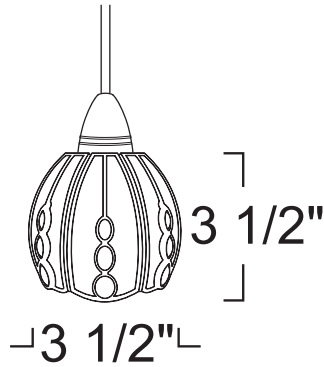

JX503S - TIRENZE INTERJACK DROP PENDANT

SPECIFICATION

12V 50W MR16/T4 GX5.3/GY6.35

Application: Add a touch of elegance to your design and make an architectural statement. These attractive pendants create a signature look to any environment.

InterJack System: Connection plug allows for utilizing a variety of mounting options with the same glass design. See compatibility chart for different methods. All hardware included in product packaging.

Note: Wattage limitations on compatible items must be met.

FEATURE:

ORDERING EXAMPLE : JX503SBL-24

JX503S	GLASS COLOR	CABLE LENGTH
JX503S	BL :Milky Blue w/ Midnight Blue	-24 :24"
	AM :Silky Rose w/ Amethyst Gems	-36 :36"
	WH :Pearlescent White w/ Clear	-48 :48"
	BR :Creamy Tan w/ Honey Gems	-60 :60"
		-72 :72"