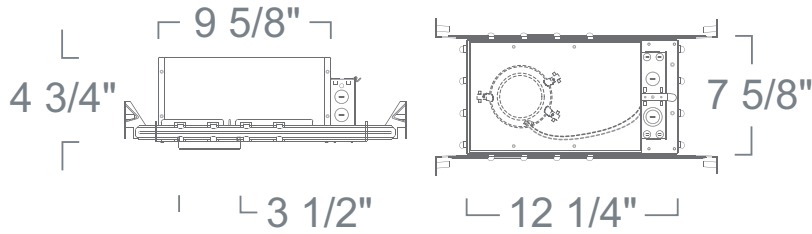

LH3IC-GU10 - IC HOUSING

3" LINE VOLTAGE GU10 MR16 RECESSED LIGHTING

SPECIFICATION

120V 50W MR16 GU10

Application: General purpose recessed downlight housing for low to medium height ceilings for residential and light commercial applications. A variety of trims, compatible styles and finishes are available to achieve the desired décor and illumination.

Housing: Pre-wired housing adjusts up to a 1 1/4" ceiling thickness. Integral thermal protector to guard against improper lamping and installation. Trim is secured with torsion wing springs.

Mounting: Housing suitable for new construction installations only, supplied with (2) 24" adjustable hanger bars with 90 degrees repositioning ability. Hanger bars equipped with nail-less install 3/4" serrated barbed studs and with captive nails, for faster and easier secure mounting in wood joists. Set-screws lock into position and prevent shifting after installation. Earthquake structural cable compatible for drop panel ceiling or any other mounting that requires direct support from structural ceilings.

Socket: Standard porcelain medium screw base socket with high temperature leads.

Insulation Contact: IC rated housing rated for direct contact with low to medium density loosefill blown and rolled insulation. For use with high density loosefill blown insulation, reduce rated lamp wattage accordingly (roughly %15-%20).