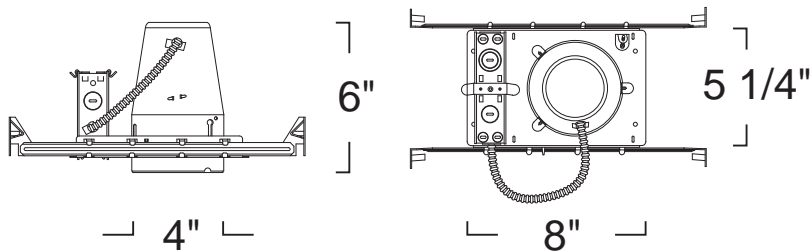

LH99A-GU10 - NEW CONSTRUCTION

4" LINE VOLTAGE GU10-MR16 HOUSINGS

SPECIFICATION

120V 50W Max MR16 GU10

Application: General purpose recessed downlight housing for low to medium height ceilings for residential and light commercial applications. A variety of trims, compatible styles and finishes are available to achieve the desired décor and illumination.

Housing: Pre-wired housing adjusts up to a 1 1/4" ceiling thickness. Integral thermal protector to guard against improper lamping and installation. Housing provides an adjustable socket plate which allows for use of different lamp types. Trim is secured with torsion wing springs.

Mounting: Housing suitable for new construction installations only, supplied with (2) 24" adjustable hanger bars with 90 degrees repositioning ability. Hanger bars equipped with nail-less install 3/4" serrated barbed studs and with captive nails, for faster and easier secure mounting in wood joists. Set-screws lock into position and prevent shifting after installation. Earthquake structural cable compatible for drop panel ceiling or any other mounting that requires direct support from structural ceilings.

Socket: Standard porcelain GU10 "Twist & Lock" socket with high temperature leads.

Insulation Contact: IC rated for 12W LED or lower. Non IC rated for more than 12W housing must be kept 3" from insulation.