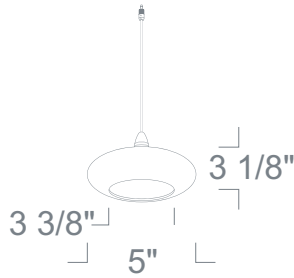

LPE336 - OVAL PENDALIER 12V SURFACE PENDALIER SERIES

Electronic 12V transformer included.

SPECIFICATION

12V 50W MR16 GU5.3

Application: Add a touch of elegance to your design and make an architectural statement. These attractive pendants create a signature look to any environment.

Hardware: Brushed aluminum canopy houses integral transformer and mounts to standard electrical boxes. All hardware included in product packaging.

Transformer: Solid state electronic transformer for voltage reduction and noiseless operation. 120V/60Hz input – 12V output. 50 VA max. load. Enclosed in surface mount dome shape metal canopy for monopoint installation. For remote transformer installation a slim profile canopy is available (LPR Series). For dimming, use electronic low voltage rated only dimming controls."

Cable Length: Fixture in Standard Available in 12", 24", 36", 48", 60" and 72". Cord in standard white, black or metal. Canopy in natural.

Glass: Available in Blue and White.

Cable Color: Available in White, Black and Metallic.

Label: cETL Listed

2016.6.14

FEATURE:

ORDERING EXAMPLE : LPE336-12-BL-W

LPE336	CABLE LENGTH	GLASS	CABLE COLOR
LPE336	-12 :12"	-BL :Blue	-W :White
	-24 :24"	-W :White	-B :Black
	-36 :36"		-N :Metallic
	-48 :48"		
	-60 :60"		
	-72 :72"		