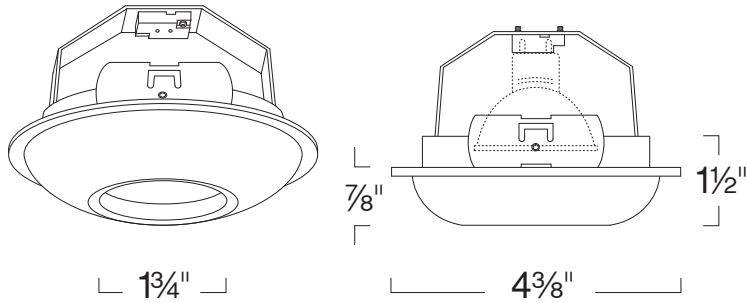

LR1356 - DECO GLASS 3" LOW VOLTAGE TRIMS

SPECIFICATION

12V 50W Max MR16 GU5.3

Application: These decorative low voltage trims bring style and elegance to any modern decor. They can be installed in extremely damp locations such as saunas and shower stalls. A perfect blend of function and ergonomics.

Socket: 2 pin porcelain socket included with trim. Some wiring required.

Gasket: Supplied with gasket to prevent light leakage and unsightly heat streaks on ceiling surface.

Lens Inclusion: Clear glass protective safety lens included in packaging.