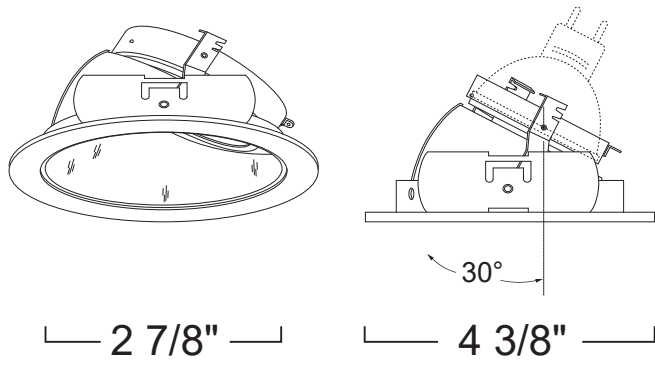

### SPECIFICATION

12V 50W Max MR16 GU5.3

**Application:** Provides the accent lighting from ceiling to floor on a vertical surface without creating light scallops. In addition, the wall wash trim highlights the textures of the wall and provide specific illumination for various types of artwork.