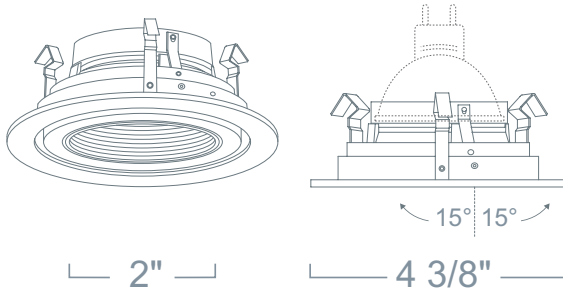

LR1377 - ADJUSTABLE SPOT - BAFFLE

3" LOW VOLTAGE TRIMS

Does not take standard MR16 lens media, L40S for Yellow Lens, L41S for Blue Lens, L43S for Green Lens, LR49S for Sand Spread Lens, L50UV for UV Filter Lens, L55S for Linear Spread Lens.

SPECIFICATION

12V 50W Max MR16 GU5.3

Application: Provides flexibility and versatility by doubling as both a downlight and as an accent light. This trim has a larger degree of rotation resulting in both visual style and practical ergonomics.

Gasket: Supplied with gasket to prevent light leakage and unsightly heat streaks on ceiling surface.

Lens Inclusion: Clear glass protective safety lens included in packaging.

Mounting: Steel pressure springs mounted on trim to ensure positive retention inside housing.

Baffle & Trim Finish: Die-Formed Construction Available in Black Baffle/Black Trim, Black Baffle/White Trim and White Baffle/White Finish.

COMPATIBILITY

 LH1399R REMODEL HOUSING	 LSH1399 SHALLOW HOUSING	 1 3/4" MR16 COLOR LENS
 LSH1399RE SHALLOW REMODEL HOUSING	 1 3/4" MR16 COLOR LENS	 LH1399 STANDARD HOUSING
 1 3/4" MR16 FILTER LENS	 1 3/4" MR16 FILTER LENS	 LSH1399IC SHALLOW IC HOUSING
 LH1399IC IC DOUBLE WALL HOUSING		

Note: Wattage limitations on compatible items must be met.

2017.6.6

FEATURE:

ORDERING EXAMPLE : LR1377BW

LR1377	BAFFLE & TRIM FINISH	ACCESSORIES
LR1377	BB :Black Baffle/Black Trim	/L38S :Clear Lens
	BW :Black Baffle/White Trim	/L39S :Red Lens
	WW :White Baffle/White Finish	/L40S :Yellow Lens
		/L41S :Blue Lens
		/L42S :Amber Lens
		/L43S :Green Lens
		/L49S :Sand Spread Lens
		/L53S :Micro - Prismatic Spread Lens

ID# : 272