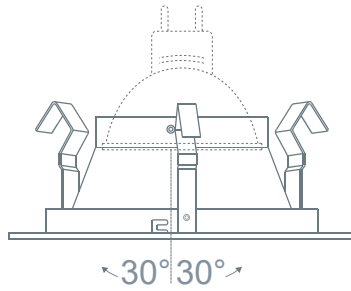

LR1424 - SHOWER DECO GLASS (FROSTED RING) 4" LOW VOLTAGE TRIMS

3 1/2"

5"

SPECIFICATION

12V 75W Max MR16 GU5.3

Application: Excellent choice to illuminate a shower or bath. With its small aperture and halogen light source, these trims produce a strong vibrant light that fully illuminates the shower and bath areas without drawing attention to the source. These trims are also available with a clear reflector when greater illumination is desired without increasing the lamp wattage.

Gasket: Supplied with gasket to prevent light leakage and unsightly heat streaks on ceiling surface.

Lens Inclusion: Clear glass protective safety lens included in packaging.

Mounting: Steel pressure springs mounted on trim to ensure positive retention inside housing.