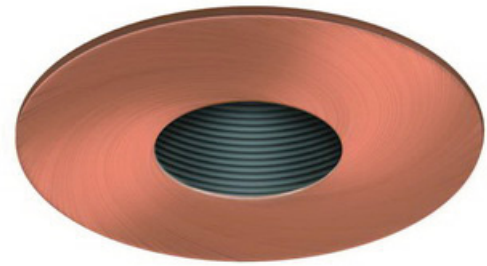

## LR1443 - PINHOLE W/ BAFFLE 4" LOW VOLTAGE TRIMS

2 1/8"

5"

### SPECIFICATION

12V 75W Max MR16 GU5.3

**Application:** These narrow aperture beams allow a defined location to be lit without affecting the surrounding surfaces while concealing the lamp image and providing a consistent ceiling appearance. The smaller the aperture the more confined the illumination. **Pinhole** trims provide the type of precise illumination needed for artwork such as paintings and statues. They are also ideal for cozy environments like restaurants and living spaces where glare-free illumination is desired. Aside from accent lighting, they can also be utilized for task lighting applications such as above tables, workspace, cabinetry, and other locations where a directed beam is desired.

**Gasket:** Supplied with gasket to prevent light leakage and unsightly heat streaks on ceiling surface.

**Lens Inclusion:** Clear glass protective safety lens included in packaging.

**Mounting:** Steel pressure springs mounted on trim to ensure positive retention inside housing.

**Baffle Finish:** Die-formed aluminum baffle ridges eliminate stray light. Available in White, Black, All Natural\*, All Copper\* and All Mocha\*.

**Ring Finish:** Die-Formed Aluminum Trim Ring Available in White, Black, Natural, Copper and Mocha.