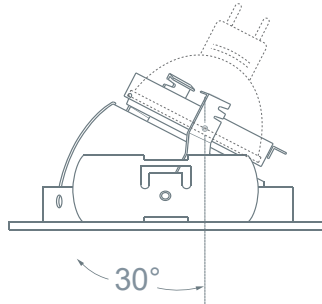

LR1471 - ADJUSTABLE WALL WASH REFLECTOR 4" LOW VOLTAGE TRIMS

3 1/2"

5 1/8"

SPECIFICATION

12V 75W Max MR16 GU5.3

Application: Wall Wash trims provide excellent accent lighting and add contrast to any general lighting applications. The advantage of utilizing wall wash trims, is the ability to deliver the desired accent lighting to bring attention to the object and not the light source.

Gasket: Supplied with gasket to prevent light leakage and unsightly heat streaks on ceiling surface.

Lens Inclusion: Clear glass protective safety lens included in packaging.

Mounting: Steel pressure springs mounted on trim to ensure positive retention inside housing.