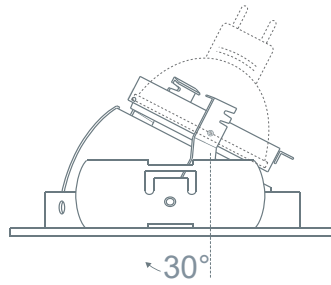

LR1473 - WALL WASH BAFFLE SCOOP 4" LOW VOLTAGE TRIMS

3 1/2"

5 1/8"

SPECIFICATION

12V 75W Max MR16 GU5.3

Application: Wall Wash trims provide excellent accent lighting and add contrast to any general lighting applications. The advantage of utilizing wall wash trims, is the ability to deliver the desired accent lighting to bring attention to the object and not the light source.

Gasket: Supplied with gasket to prevent light leakage and unsightly heat streaks on ceiling surface.

Lens Inclusion: Clear glass protective safety lens included in packaging.

Mounting: Steel pressure springs mounted on trim to ensure positive retention inside housing.