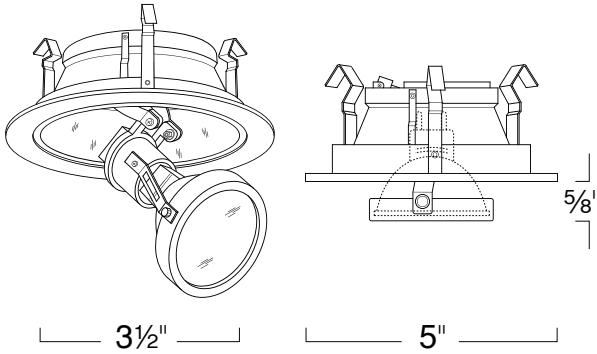

LR1481 - PULL DOWN W/ REFLECTOR 4" LOW VOLTAGE TRIMS

SPECIFICATION

12V 75W Max MR16 GU5.3

Socket: 2 pin porcelain socket included with trim. Some wiring required.

Gasket: Supplied with gasket to prevent light leakage and unsightly heat streaks on ceiling surface.

Lens Inclusion: Clear glass protective safety lens included in packaging.

Mounting: Steel pressure springs mounted on trim to ensure positive retention inside housing.

Finish: Available in All White, All Black, All Natural, Satin Reflector/ Natural Ring, All Copper and All Mocha.