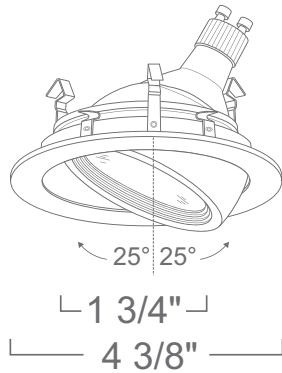

LR3188 - CMH-MR16 ADJUSTABLE GIMBAL 3" MINI-ARC - HID TRIMS

SPECIFICATION

HID 20W/39W CMH-MR16 GX10

Application: Provides flexibility and versatility by doubling as both a downlight and as an accent light. This trim has a larger degree of rotation resulting in both visual style and practical ergonomics.