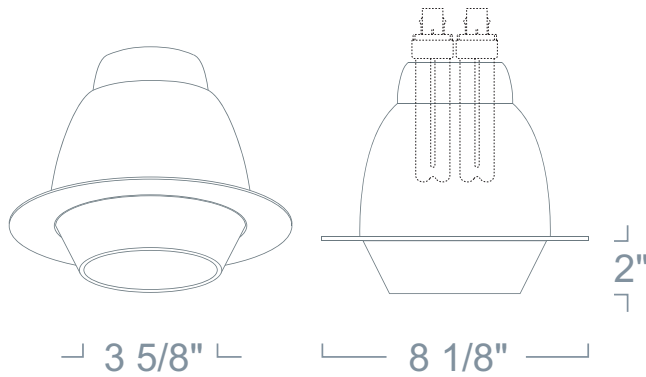

LR370-2 - DECO GLASS OPEN CONE 6" COMPACT FLUORESCENT TRIMS - LH276-2 SERIES

SPECIFICATION

CFL (2) 18W Max DTT

Application: Decorative glass trims add a unique architectural dimension to your lighting design. These attractive glass trims that emit a warm and glowing illumination are available in various colors. Each glass trim and color combination will create an artful illumination that compliments any interior environment.

Mounting: Steel pressure springs mounted on trim to ensure positive retention inside housing.

Reflector Finish: Spun Aluminum Reflector Available in Clear and Satin Haze.

Ring Finish: Die-Formed Aluminum Trim Ring Available in White, Black, Clear, Gold, Natural, Copper and Mocha.