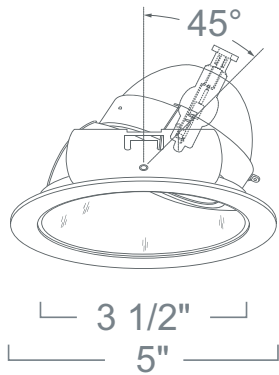

LR4271 - CMH-TM ACCENT 4" MINI-ARC - ARCHITECTURAL HID TRIMS

SPECIFICATION

HID 22W/35W CDM-tm BT-5 PGJ5

Application: Provides flexibility and versatility by doubling as both a downlight and as an accent light. This trim has a larger degree of rotation resulting in both visual style and practical ergonomics.

Socket: Pulse-Rated, porcelain twist and Lock PGJ5 socket with high temperature leads and nickel-plated contacts.

Mounting: Steel pressure springs mounted on trim to ensure positive retention inside housing.