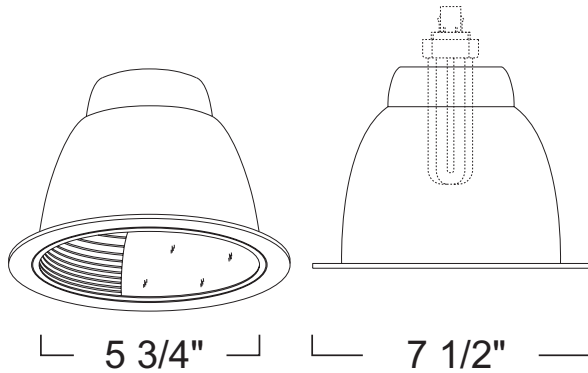

LR609 - OPEN KICK PLATE WALL WASH LVH6 SERIES - 6" LIGHT COMMERCIAL CFL TRIMS

SPECIFICATION

CFL 13W-42W TTT
 26W DTT

Application: Light commercial recessed downlight trim for medium to high ceilings for commercial and high-end residential environments installations. Reflector designed for minimal glare from lamp without sacrificing lumen output. Provides wall wash illumination along the vertical surface for lighting signage or to emphasize wall textures. Proper illumination of walls enhances the mood in a room and gives a more spacious feel.

Mounting: Pre-punched key holes allow mounting of socket cap assembly for housing, with vertically adjustable socket cap. Reflector held in place with 6 steel pressure springs mounted on housing frame.