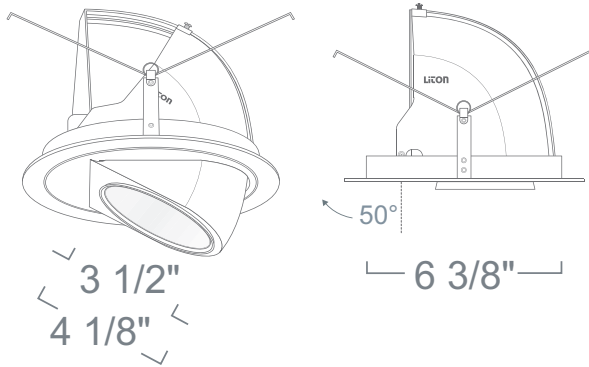

LR6277 - T4.5 PULL DOWN 6" ADJUSTABLE HID DIE-CAST TRIMS

SPECIFICATION

HID 70W Max T4.5 G8.5

Application: Architectural-grade adjustable recessed trim for commercial and architectural installations with the need to accent objects and illuminate walls to enhance the mood in a room and give a more spacious and dramatic feel. Made of heavy duty die cast construction for rigid and dependable aiming.

Mounting: Trim held in place with two stainless steel chicken-wing springs for a tight comfortable fit and easy access to housing for lamp and electrical maintenance.

Socket: Pulse-Rated 4KV, porcelain bi-bin G8.5 socket with high temperature leads and nickel-plated contacts.