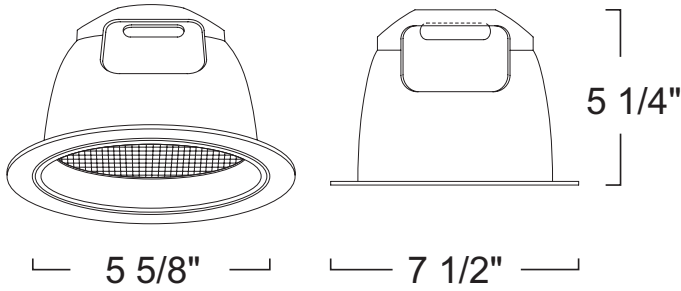

## LR662 - REFLECTOR W/ LENS 6" HORIZONTAL COMPACT FLUORESCENT TRIMS

Integral emergency switch available. Consult factory for details

### SPECIFICATION

CFL (2) 26W DTT  
(1) 42W TTT

**Application:** Architectural-grade recessed downlight reflector for low to medium height ceilings for commercial and architectural installations. Reflector designed for minimal glare from lamp without sacrificing lumen output. Regressed tempered glass lens allows for special control of light output. Protects lamp while reducing lamp image.