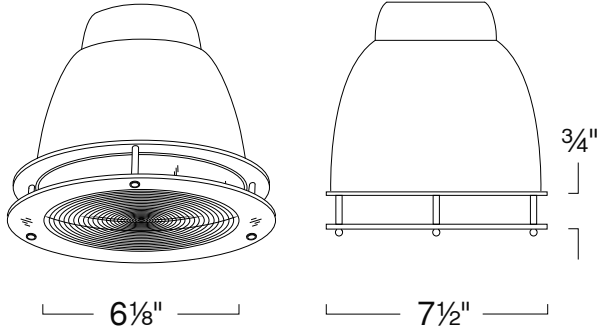

## LR682 - REFLECTOR W/ GLASS PANEL 6" COMMERCIAL VERTICAL COMPACT FLUORESCENT TRIMS

### SPECIFICATION

CFL 42W TTT  
26W DTT

**Application:** Architectural-grade recessed downlight reflector for low to medium height ceilings for commercial and architectural installations. Reflector designed for minimal glare from lamp without sacrificing lumen output. Decorative glass accent brings style and elegance to any decor. Reduces lamp image while adding a subtle decorative element to architecture.

**Mounting:** Pre-punched key holes allow mounting of socket cap assembly for housing, with vertically adjustable socket cap. Reflector held in place with 6 steel pressure springs mounted on housing frame.