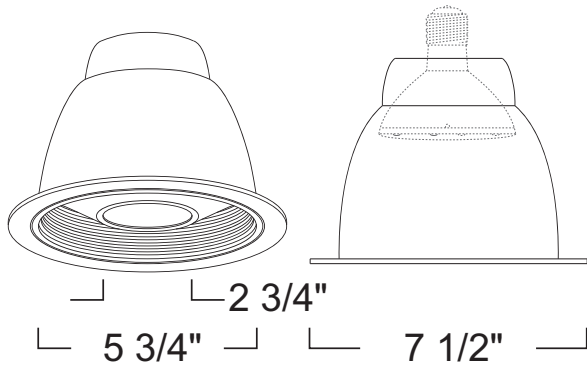

### SPECIFICATION

HID 100W Max PAR30/PAR38/ED17/  
 B17 MED E26

**Application:** Architectural-grade recessed downlight reflector for low to medium height ceilings for commercial and architectural installations. Reflector designed for minimal glare from lamp without sacrificing lumen output. Decorative glass accent brings style and elegance to any decor. Reduces lamp image while adding a subtle decorative element to architecture.