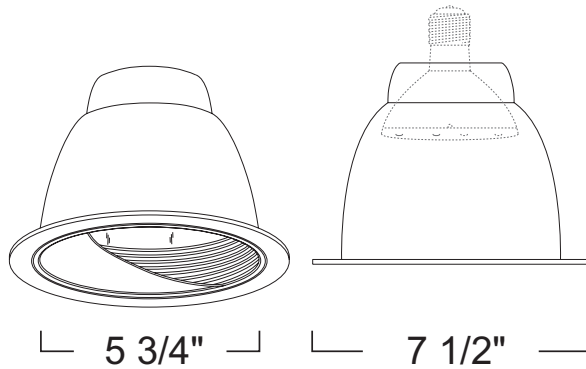

### SPECIFICATION

HID 100W PAR30/ ED17 MED E26

**Application:** Light commercial recessed downlight trim for medium to high ceilings for commercial and high-end residential environments installations. Reflector designed for minimal glare from lamp without sacrificing lumen output. Provides wall wash illumination along the vertical surface for lighting signage or to emphasize wall textures. Proper illumination of walls enhances the mood in a room and gives a more spacious feel.

**Mounting:** Pre-punched key holes allow mounting of socket cap assembly for housing, with vertically adjustable socket cap. Reflector held in place with 6 steel pressure springs mounted on housing frame.