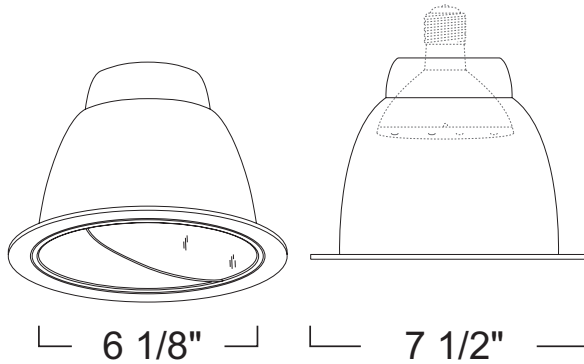

### SPECIFICATION

HID 100W PAR30/ ED17 MED E26

**Application:** Light commercial recessed downlight trim for medium to high ceilings for commercial and high-end residential environments installations. Reflector designed for minimal glare from lamp without sacrificing lumen output. Provides wall wash illumination along the vertical surface for lighting signage or to emphasize wall textures. Proper illumination of walls enhances the mood in a room and gives a more spacious feel.

**Mounting:** Pre-punched key holes allow mounting of socket cap assembly for housing, with vertically adjustable socket cap. Reflector held in place with 6 steel pressure springs mounted on housing frame.