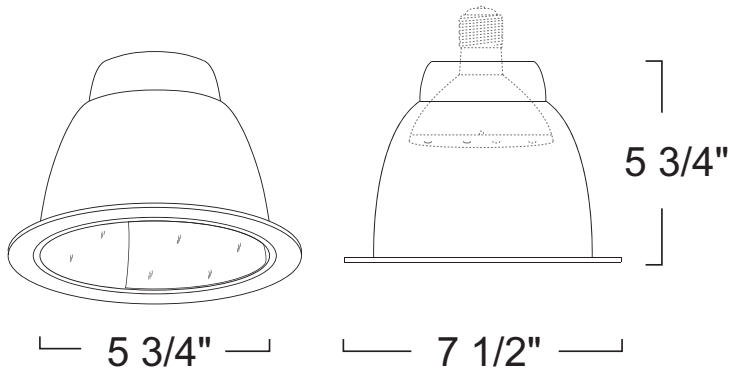

### SPECIFICATION

HID 100W PAR30/ ED17 MED E26

**Application:** Light commercial recessed downlight trim for medium to high ceilings for commercial and high-end residential environments installations. Reflector designed for minimal glare from lamp without sacrificing lumen output. Provides wall wash illumination along the vertical surface for lighting signage or to emphasize wall textures. Proper illumination of walls enhances the mood in a room and gives a more spacious feel.

**Mounting:** Pre-punched key holes allow mounting of socket cap assembly for housing, with vertically adjustable socket cap. Reflector held in place with 6 steel pressure springs mounted on housing frame.