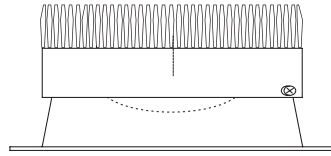

LRLD649 - 6" REGRESSED DECO LED CONE 6" LED TRIMS (6 LED SERIES)

5 3/4"

7 3/8"