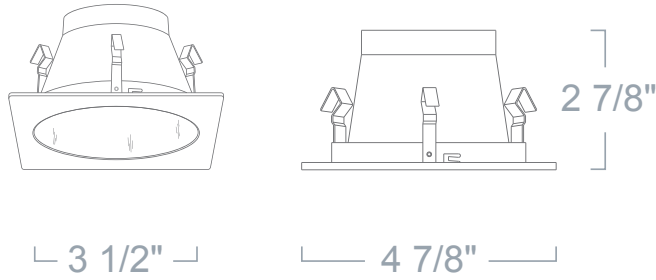

LRQ999 - SQUARE REFLECTOR 4" LINE VOLTAGE TRIMS

Not for use with Remodel Housings.

SPECIFICATION

120V 50W Max R20/PAR20 MED E26
 40W A19

Application: Simple, functional and decorative luminaire perfect for today's ever changing modern interiors. Available in standard and new designer finishes. These elegant trims can be easily installed into an existing 4" round aperture housing, for low and mid level illumination.

Gasket: Supplied with gasket to prevent light leakage and unsightly heat streaks on ceiling surface.

Mounting: Steel pressure springs mounted on trim to ensure positive retention inside housing.

Reflector Finish: Spun Aluminum Reflector Available in Black, Clear, Gold, All Natural*, All Copper*, All Mocha* and Satin Haze.

Square Ring Finish: Die-Formed Aluminum Trim Ring Available in White, Black, Natural, Copper, Mocha and Chrome.

Label: UL Listed, cETL Listed

COMPATIBILITY

LH99

STANDARD E26
HOUSING

LH99IC

IC DOUBLE WALL E26
HOUSING