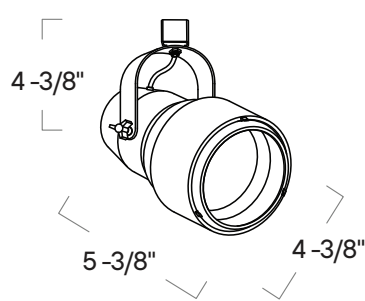

LT281 : ARCHLITE

2 CIRCUIT / 2 NEUTRAL TRACK LUMINAIRES

• Precision design ensures firm positioning

• Durable high quality powder coat paint

LT2815

LT2816

ORDERING : LT2815B-12

Fixture		Finish		Stem Extension	
Fixture		Finish		Stem Extension	
Archlite 30 (75W) PAR30	LT2815	White	W	None	Blank
Archlite 38 (250W) PAR38	LT2816	Black	B	12"	-12
				18"	-18
				24"	-24
				36"	-36
				48"	-48

Mounting: Factory Installed specification grade 2-circuit 2-Neutral track connector.

Lumen Maintenance: Minimum 50,000 hours L70 life based on ANSI TM-21 calculations from LM80 standardized test results.

Aiming Mechanism: High strength steel mounting yoke to provide full lateral and vertical aiming. Dual triangular plastic tightening knobs rigidly maintain aiming angle.

Electrical Components

Thermal Management: Effective thermal dissipation facilitated by integral aluminum heat sink for maximum heat rejection to provide long LED life.