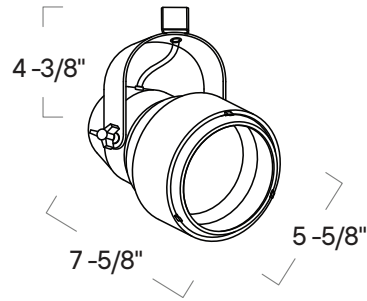

LT281 : ARCHLITE

2 CIRCUIT / 2 NEUTRAL TRACK LUMINAIRES

• Precision design ensures firm positioning

• Durable high quality powder coat paint

LT2815

LT2816

ORDERING : LT2815B-12

Fixture		Finish		Stem Extension	
Fixture		Finish		Stem Extension	
Archlite 30 (75W) PAR30	LT2815	White	W	None	Blank
Archlite 38 (250W) PAR38	LT2816	Black	B	12"	-12
				18"	-18
				24"	-24
				36"	-36
				48"	-48

Mounting: Factory Installed specification grade 2-circuit 2-Neutral track connector.

Lumen Maintenance: Minimum 50,000 hours L70 life based on ANSI TM-21 calculations from LM80 standardized test results.

Aiming Mechanism: High strength steel mounting yoke to provide full lateral and vertical aiming. Dual triangular plastic tightening knobs rigidly maintain aiming angle.

Electrical Components

Thermal Management: Effective thermal dissipation facilitated by integral aluminum heat sink for maximum heat rejection to provide long LED life.