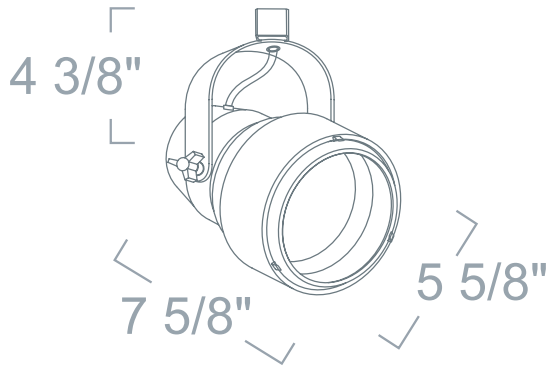

LT3816 - ARCHLITE 38

3 CIRCUIT / 1 NEUTRAL TRACK LUMINAIRES

SPECIFICATION

120V 250W PAR38 MED E26

Application: Very popular in high-end residential and retail environments. These professional grade track fixtures are fully adjustable and their position locking knobs and front-loading designs make them a perfect fit for the most demanding applications. Durable high quality powder coat paint ensures long life with little color fatigue over the years.

Connector: Factory Installed specification grade 3-circuit 1-neutral track connector.

Aiming Mechanism: High strength steel mounting yoke to provide full lateral and vertical aiming. Dual triangular plastic tightening knobs rigidly maintain aiming angle.

Socket: Standard porcelain medium screw base socket with high temperature leads.

Fixture Finish: Available in White and Black.

Stem Extension: Available in , 12", 18", 24", 36" and 48".

Label: UL Listed

COMPATIBILITY