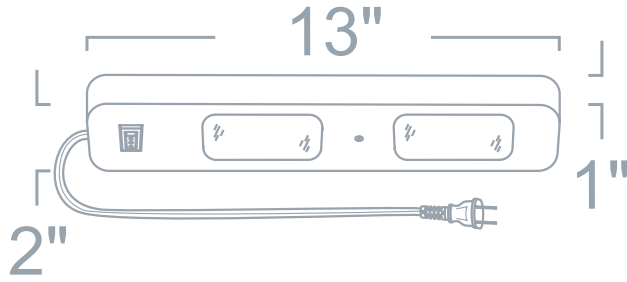

## LU225 - 2-LIGHT HALOGEN UNDER CABINET PLUG-IN UNDERCABINET KITS

- Frosted Lens
- "High/Low" Switch
- 6' Plug-in cord for easy installation

### SPECIFICATION

120V 25W T4 G8

**Application** These under cabinet bars are a simple economical solution to illuminate cabinets and work spaces. Its integral specular reflector and soft glow protective lens push all light downward for an even warm illumination. For convenience, they are supplied with a cord and plug.

**Housing** Die-formed rolled steel, 2-piece housing with multiple knockouts for electrical feed from top of fixture. All mounting hardware provided for installation to screwable surfaces like wood. of the fixture housing.