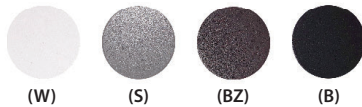

SPECIFICATION

Application

Recessed Wall Luminaire designed for commercial, architectural, and residential installation. Designed to conform to the architectural requirements for low mounting heights for the illumination of steps, stairways, walkways, aisles, ramps and other indoor and outdoor applications. Can be mounted vertically.

Housing

Constructed of high grade die cast aluminum with an integral wiring compartment and silicone gasket. Four (4) threaded holes (1/2-14 NPSM) and mounting tabs provided.

Faceplate

Rectangular open one-piece die cast aluminum faceplate and semi-translucent UV stabilized polycarbonate opal lens. Faceplate is installed by two (2) captive, tamper resistant, stainless steel screws.

Electrical

120V/277V Modular LED Engine (Field Replaceable) Consult Factory for dimming and sensor options.

Finish

Available in Black, White, Silver and Bronze.

Listing

ETL /cETL Listed, suitable for wet location and for all types of constructions including mounting within 1.2 m (4 feet) of the ground, use in poured concrete, Type IC, Type Non-IC. ADA compliant. Assembled in USA. (IP65).

Warranty

Covered by a 5-Year Warranty to be free of defects in materials and craftsmanship.