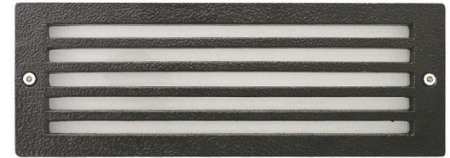

SL630 : 9" LOUVER FACE LED STEP LIGHT

LED PATHWAY/STEP LIGHTING (11W)

- High Quality Die-Cast Construction
- High 80 CRI
- 120V/277V Option
- 5-Year Warranty
- 32W CFL Equivalent

ORDERING : SL630BUE-T30

SL630
Fixture Finish Options Color Temperature

Finish	Options	Color Temperature
Black B	120V Blank	3000K -T30¹
White W	120V/277V UE	3500K -T35²
Silver N¹	120V/277V UE-DUN	4000K -T40
Bronze BZ¹	2-Wire, ELV & 0-10V Dimming	5000K -T50²
		Color Changing -RGBW

Housing

Constructed of high grade die cast aluminum with an integral wiring compartment and silicone gasket. Four (4) threaded holes (1/2-14 NPSM) and mounting tabs provided.

Faceplate

Rectangular open one-piece die cast aluminum faceplate and semi-translucent UV stabilized polycarbonate opal lens. Faceplate is installed by two (2) captive, tamper resistant, stainless steel screws.

Electrical

120V/277V Modular LED Engine (Field Replaceable) Consult Factory for dimming and sensor options.

Finish

Available in Black, White, Silver and Bronze.

Listing

ETL /cETL Listed, suitable for wet location and for all types of constructions including mounting within 1.2 m (4 feet) of the ground, use in poured concrete, Type IC, Type Non-IC. ADA compliant. Assembled in USA. (IP65).