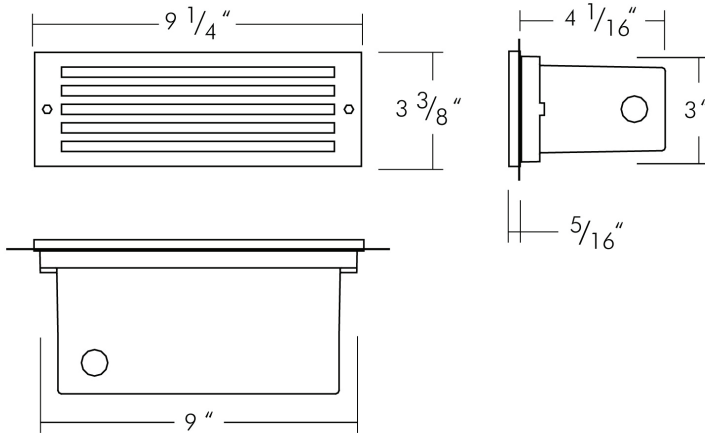

SL630 : 9" LOUVER FACE LED STEP LIGHT

LED PATHWAY/STEP LIGHTING (11W)

- High Quality Die-Cast Construction
- High 80 CRI
- 120V/277V Option
- 5-Year Warranty
- 32W CFL Equivalent

ORDERING : SL630BUE-T30

SL630
Fixture Finish Options Color Temperature

Housing

Constructed of high grade die cast aluminum with an integral wiring compartment and silicone gasket. Four (4) threaded holes (1/2-14 NPSM) and mounting tabs provided.

Faceplate

Rectangular open one-piece die cast aluminum faceplate and semi-translucent UV stabilized polycarbonate opal lens. Faceplate is installed by two (2) captive, tamper resistant, stainless steel screws.